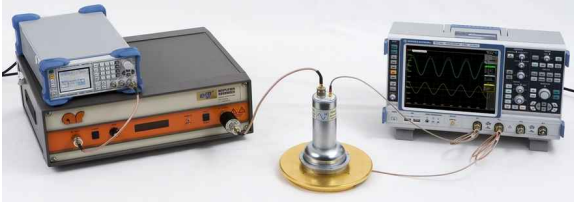

## MP Field Sources Calibration set

### Delivery content

- 1x GND 25, 接地板
- 1x GNDA 02, 接地适配器
- 1x EPM 02
- 1x BPM 02, dB/dt 场测试系统
- 2x SMA-SMB 1 m ds
- 1x SMA-SMA 1 m ds
- 1x MP field sources calibration case, System case
- 1x MP Field Sources Calibration m