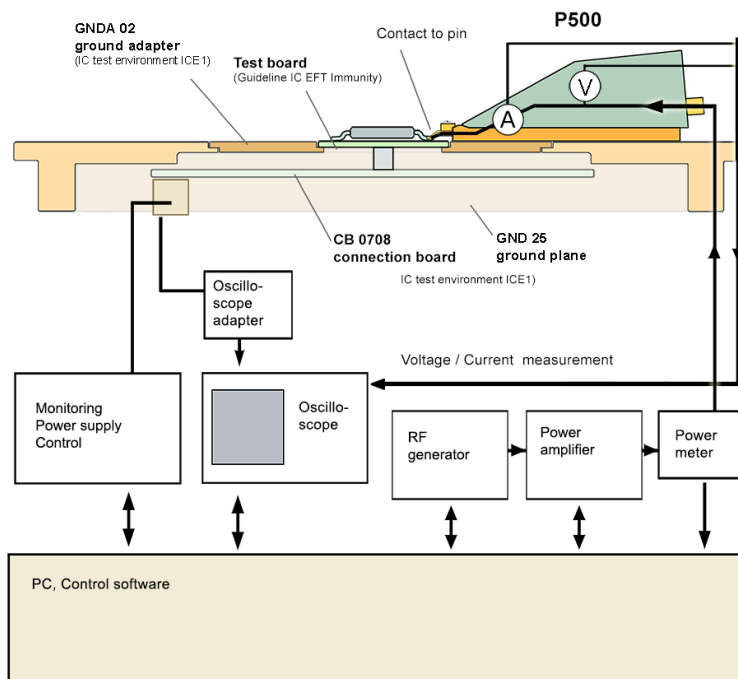

### Delivery content

- 1x P503, DPI 耦合网络 (~1GHz , 50V)
- 1x SMA-SMA 1 m ds
- 2x SMA-SMB 1 m ds
- 1x NT FRI EU
- 1x P500 case
- 1x P500 m

## Measurement set-up with P503 probe

## Schematic measurement set up with P500