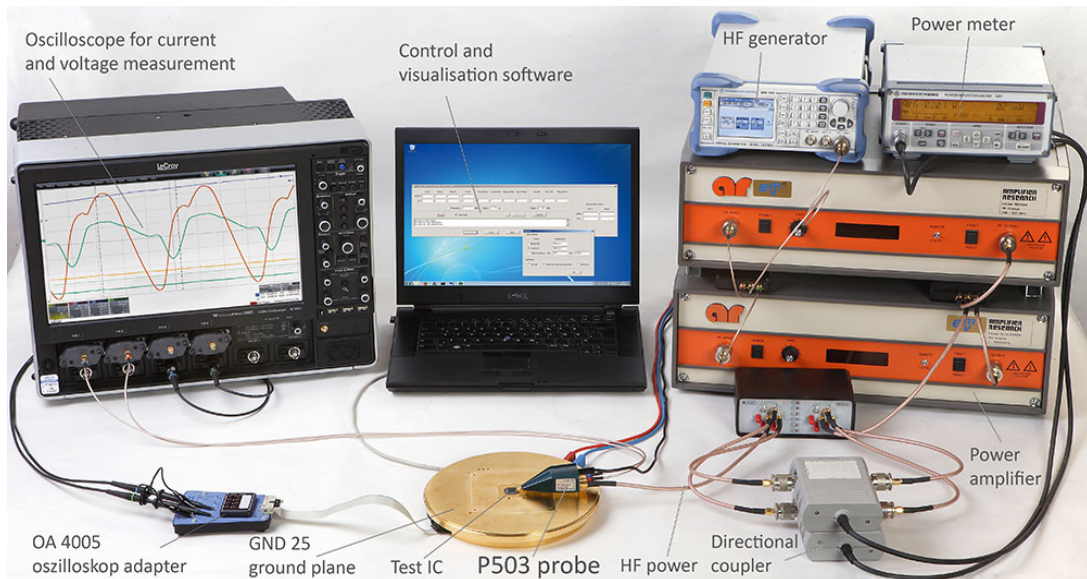

### Delivery content

- 1x P503, DPI 耦合网络 (~1GHz , 50V)
- 1x SMA-SMA 1 m ds
- 2x SMA-SMB 1 m ds
- 1x NT FRI EU
- 1x P500 case
- 1x P500 m

## Measurement set-up with P503 probe

## Schematic measurement set up with P500