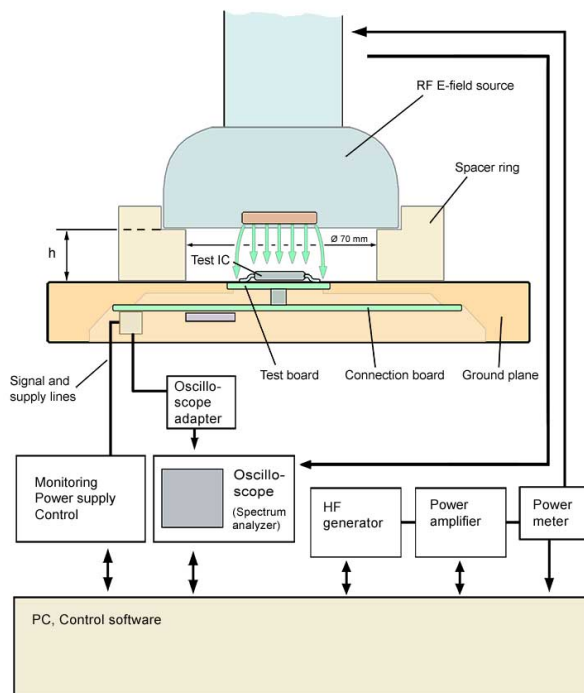

P1402 / P1502 set

Delivery content

- 1x P1402, 高频磁场源 (~3GHz)
- 1x P1502, 高频电场源 (~3GHz)
- 1x D70 h03
- 1x D70 h10
- 2x SMA-SMB 1 m, SMA-SMB 测量电缆
- 1x FKE 30
- 1x P1402 / P1502 case, System case
- 1x P1400 / P1500 m

P1402 / P1502 set

Measurement set-up with P1502 RF E-Field source

Measurement assembly with P1502 RF E-Field source

P1402 / P1502 set

Scope of delivery Set 1402 / 1502

Measurement assembly to RF field injection