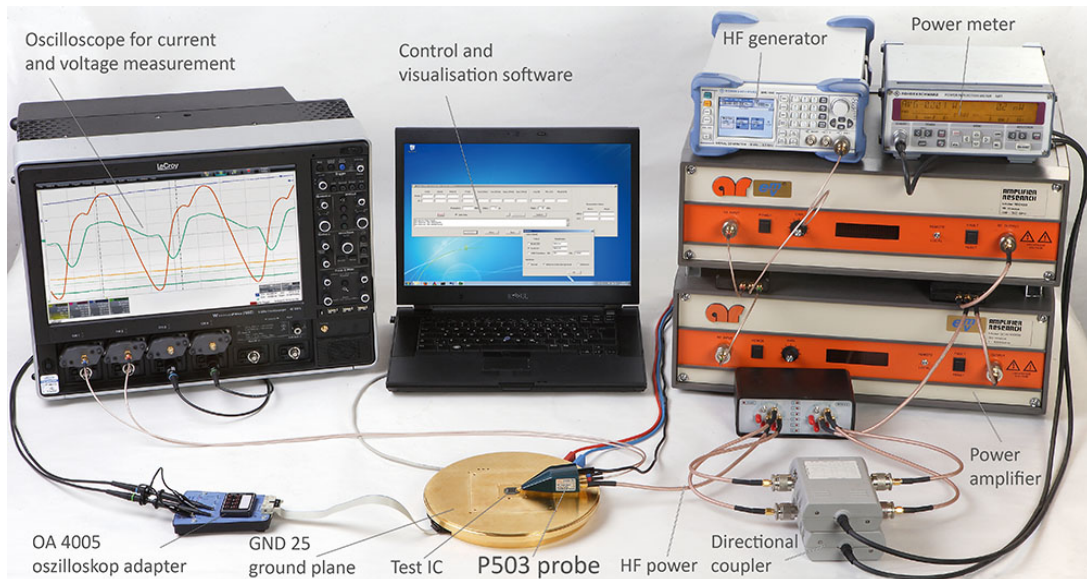

## P501 / P503 set

### Delivery content

- 1x P501, DPI耦合网络 (~3GHz , 50V)
- 1x P503, DPI 耦合网络 (~1GHz , 50V)
- 1x SMA-SMA 1 m ds
- 2x SMA-SMB 1 m ds
- 1x NT FRI EU
- 1x P500 case
- 1x P500 qg
- 1x P500 m

## Measurement set-up with P503 probe

## Schematic measurement set up with P500