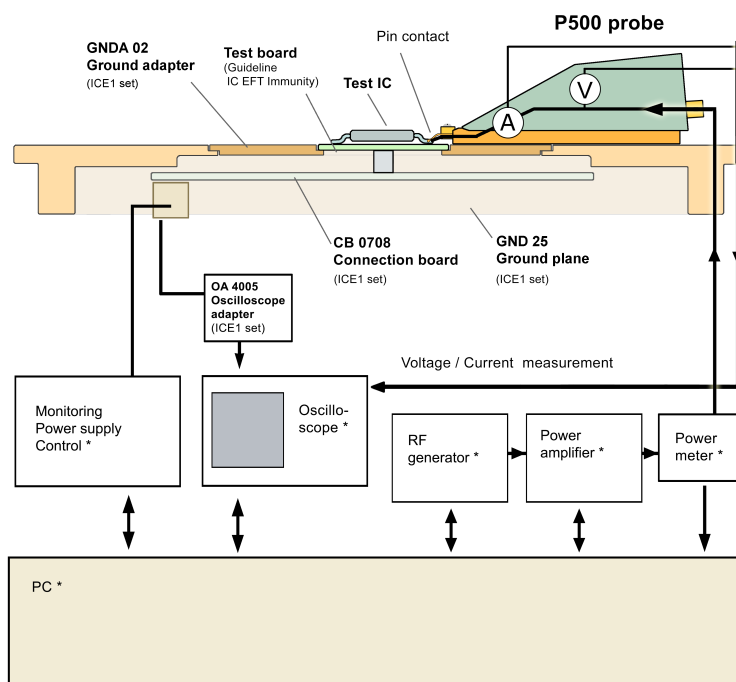

### Delivery content

- 1x P501, DPI耦合网络 (~3GHz , 50V)
- 1x P503, DPI 耦合网络 (~1GHz , 50V)
- 1x SMA-SMA 1 m ds
- 2x SMA-SMB 1 m ds
- 1x NT FRI EU
- 1x P500 case
- 1x P500 qg
- 1x P500 m

# P501 / P503 set

## Measurement set-up with P503 probe

## Schematic measurement set up with P500