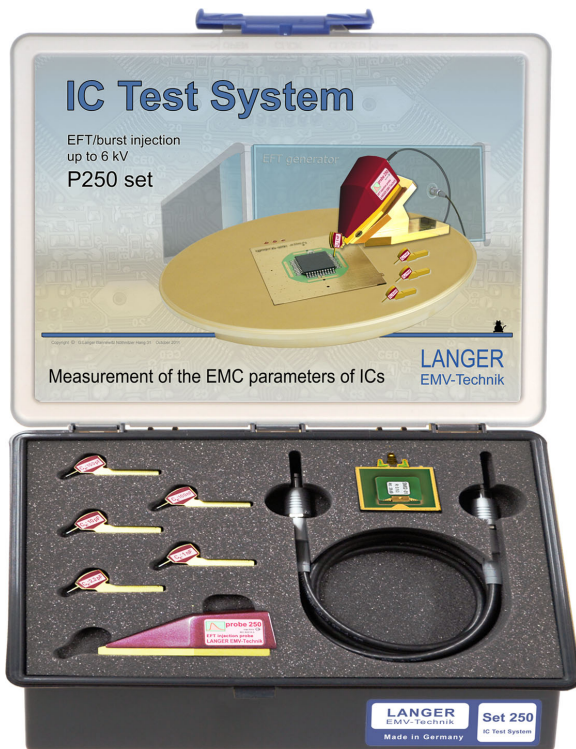

P250 set

Delivery content

- 1x P250, EFT 耦合网络
- 1x TS 250-2.2p
- 1x TS 250-10p
- 1x TS 250-1n
- 1x TS 250-100p
- 1x TS 250-100n
- 1x HV FI-FI 1 m, 高压电缆
- 1x P250 case, System case
- 1x P250 m

P250 set

Measurement set-up with P250

Scheme measurement set-up

P250 set

Scope of delivery Set 250