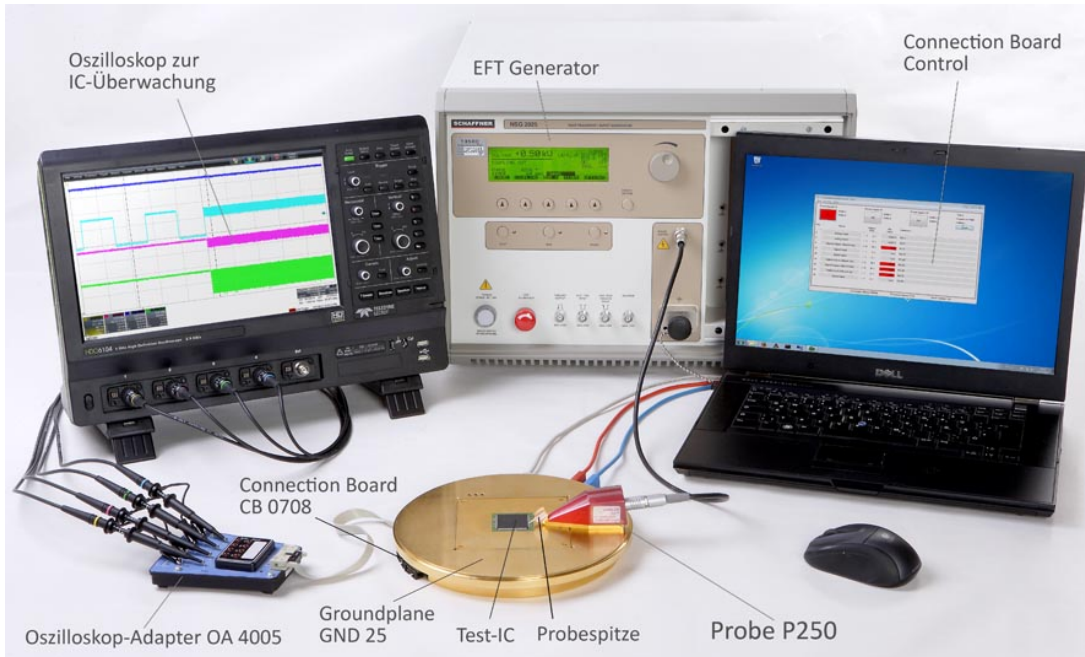

P250 set

Delivery content

- 1x P250, EFT 耦合网络
- 1x TS 250-2.2p
- 1x TS 250-10p
- 1x TS 250-1n
- 1x TS 250-100p
- 1x TS 250-100n
- 1x HV FI-FI 1 m, 高压电缆
- 1x P250 case, System case
- 1x P250 m

P250 set

Measurement set-up with P250

Scheme measurement set-up

P250 set

Scope of delivery Set 250