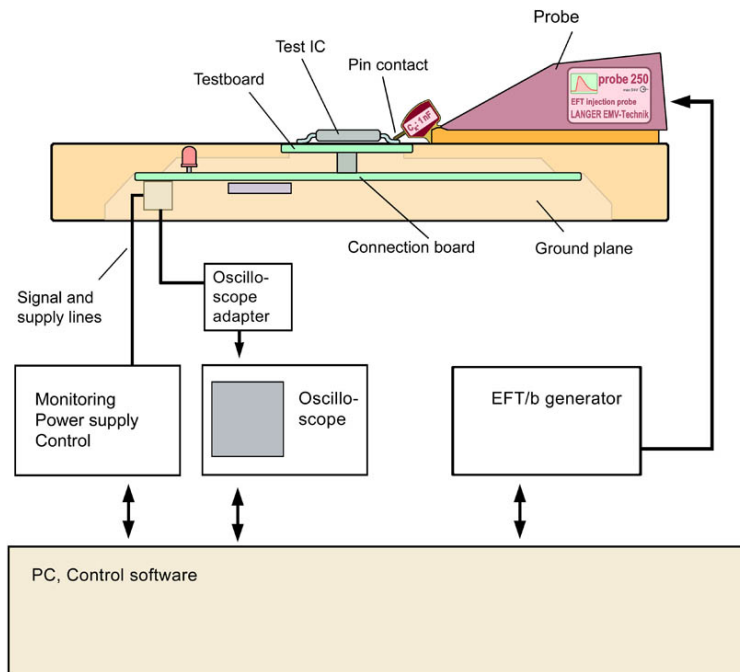

P250 set

Delivery content

- 1x P250, EFT 耦合网络
- 1x TS 250-2.2p
- 1x TS 250-10p
- 1x TS 250-1n
- 1x TS 250-100p
- 1x TS 250-100n
- 1x HV FI-FI 1 m, 高压电缆
- 1x P250 case, System case
- 1x P250 m

P250 set

Measurement set-up with P250

Scheme measurement set-up

P250 set

Scope of delivery Set 250