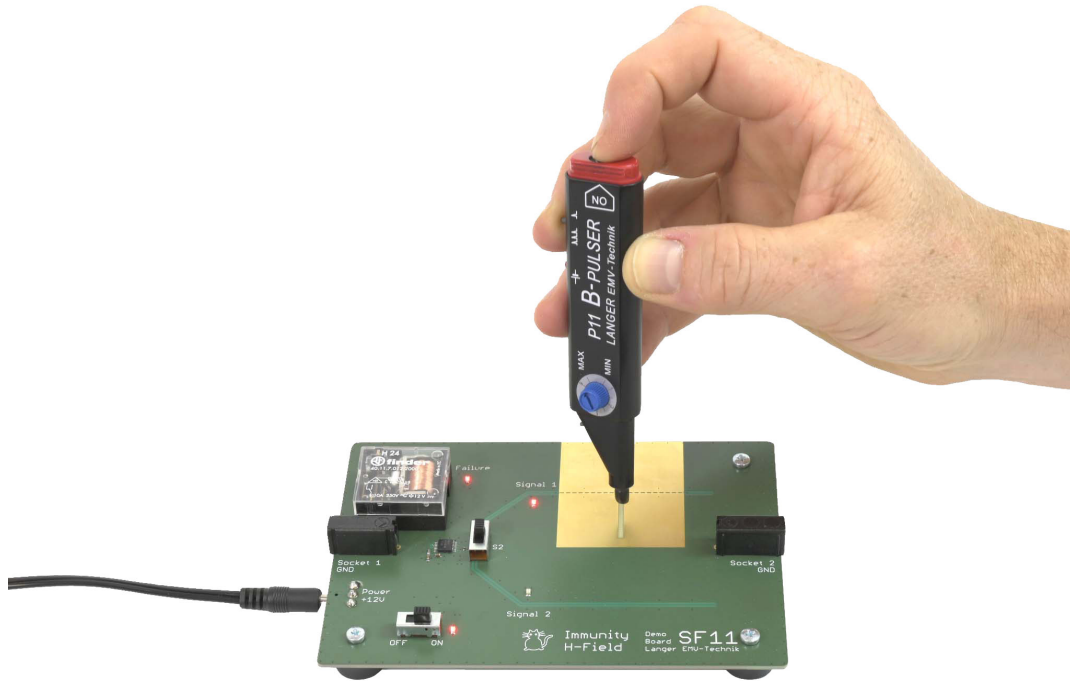

## EMC-Basic 1 set

### Delivery content

- 1x SF 11
- 1x SF 21
- 1x P11, 迷你型磁场脉冲发生器 (B)
- 1x P21, 迷你型电场脉冲发生器 (E)
- 1x NT FRI EU
- 1x LK 25 cm rt, LK 25cm rt 测试引线
- 1x LK 25 cm bl, LK 25cm bl测试引线
- 1x A4 case

## EMC-Basic 1 set

Magnetic Interference - SF 11 Demonstration Board with P11 Magnetic Field Pulser P11

Electrical interference - SF 21 Demonstration board with P21 E-field pulser