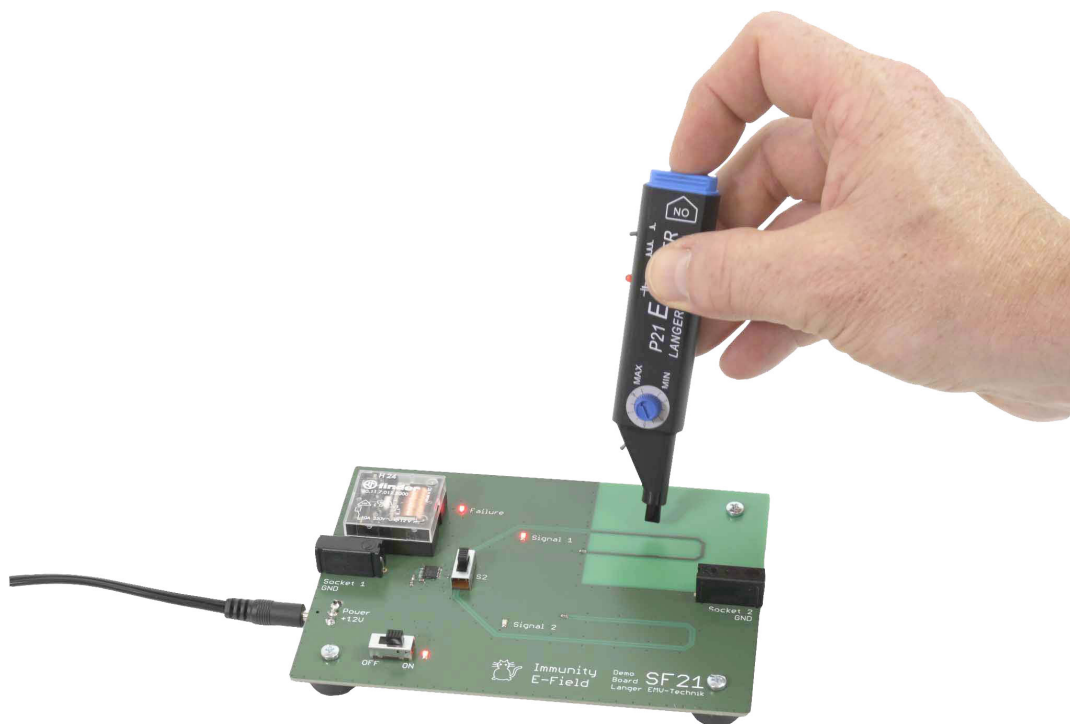

## EMC-Basic 1 set

### Delivery content

- 1x SF 11
- 1x SF 21
- 1x P11, 迷你型磁场脉冲发生器 (B)
- 1x P21, 迷你型电场脉冲发生器 (E)
- 1x NT FRI EU
- 1x LK 25 cm rt, LK 25cm rt 测试引线
- 1x LK 25 cm bl, LK 25cm bl测试引线
- 1x A4 case

## EMC-Basic 1 set

Magnetic Interference - SF 11 Demonstration Board with P11 Magnetic Field Pulser P11

Electrical interference - SF 21 Demonstration board with P21 E-field pulser

# EMC-Basic 1 set